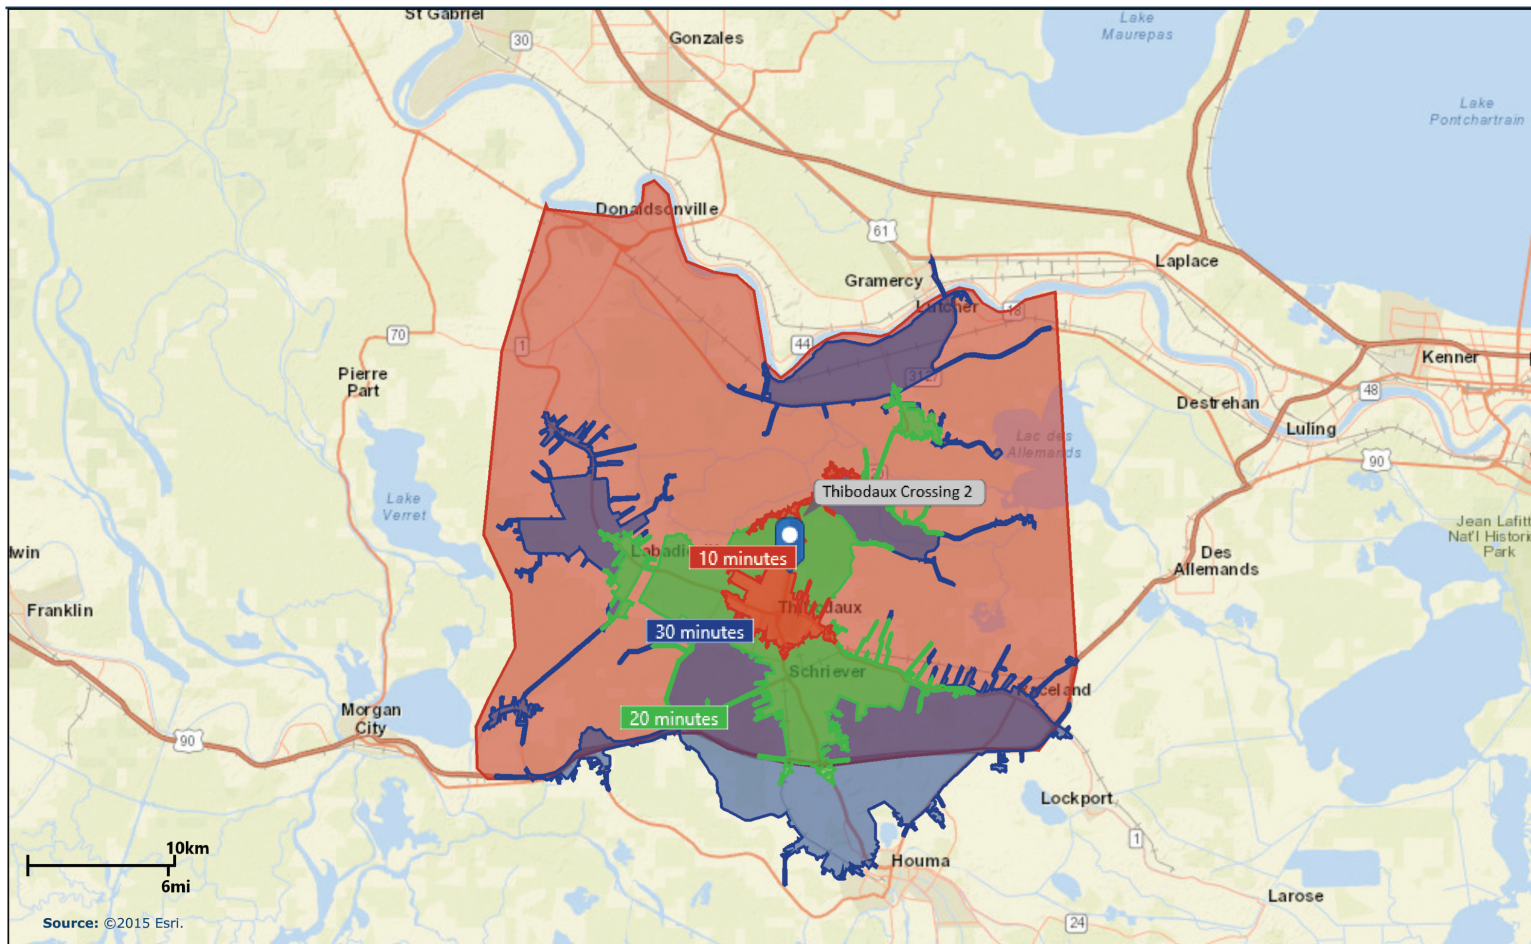

MAJOR EMPLOYERS

Bollinger Shipyard-2,100 employees
Thibodaux Regional Medical-951 employees
Nicholls State University: 715 employees
John Deere- 500+employees
Rouse's- 500+ employees

Trade Area Map

Thibodaux Primary Trade Area over Drive Times

Thibodaux, LA

September 10, 2016

Market Information

Other notable facts include:

- Ranked #16 Best Small Town to Visit in 2015 by Smithsonian Magazine.
- Hampton Inn and Days Inn hotels with a combined 210+ rooms are located less than ½ mile south of the proposed Thibodaux Crossing site on LA Hwy. 20.
- 2012 Lafourche Parish Taxable Retail Sales were \$947 million.
- 398 single family building permits were issued in Lafourche Parish in 2014.
- Chef John Folse Culinary Institute at Nicholls State University has an enrollment of approximately 300 students and operates out of a newly opened 33,000 SF facility.
- Hundreds of elite high school football athletes attend the Manning Passing Camp each summer at the Nicholls State University campus. The Manning family (Archie, Eli, Peyton and Cooper) and the camp staff are joined each year by a litany of former NFL players who participate in training sessions with the student athletes.