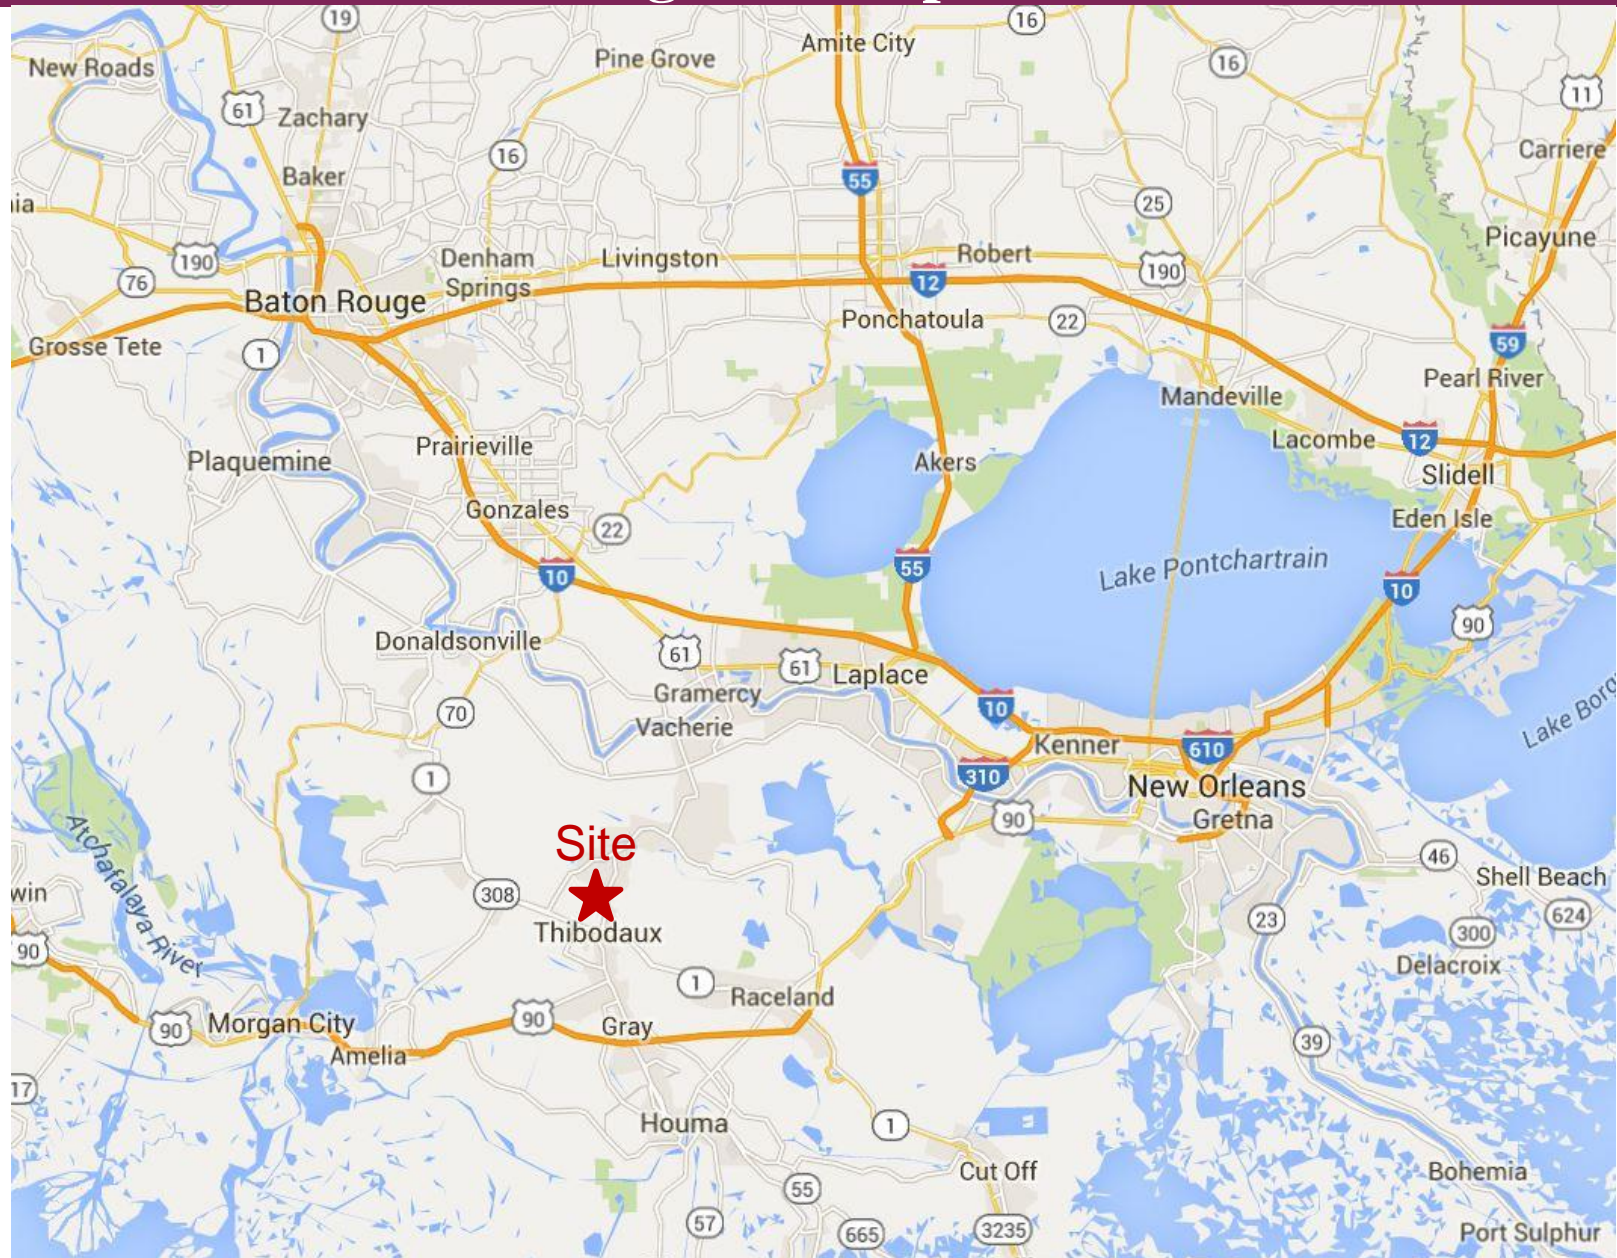

Thibodaux Crossing

Thibodaux, LA

For information contact:
Morrison Companies
Jay Timon
EVP-Real Estate
504-418-4189
jay@orrison-usa.com

Regional Map

Area Map

Highlights

THIBODAUX CROSSING

Thibodaux Crossing is a proposed community shopping and entertainment center located on LA Hwy 20 (Canal Blvd.) in Thibodaux, Louisiana.

Phase I of Thibodaux Crossing will consist of a new 10 screen movie theater and approximately 129,175 SF of retail anchored by national box retailers covering a range categories.

Retailers including Academy Sports (opened in 2016), Wal-Mart, and Lowe's are located immediately south of the Thibodaux Crossing Site on LA Hwy 20.

The Thibodaux Crossing Primary Trade Area includes residents living north of Hwy 90 in Lafourche and neighboring parishes. The trade area (see next page) has an estimated population of 95,161 and an average household income of \$63,527.