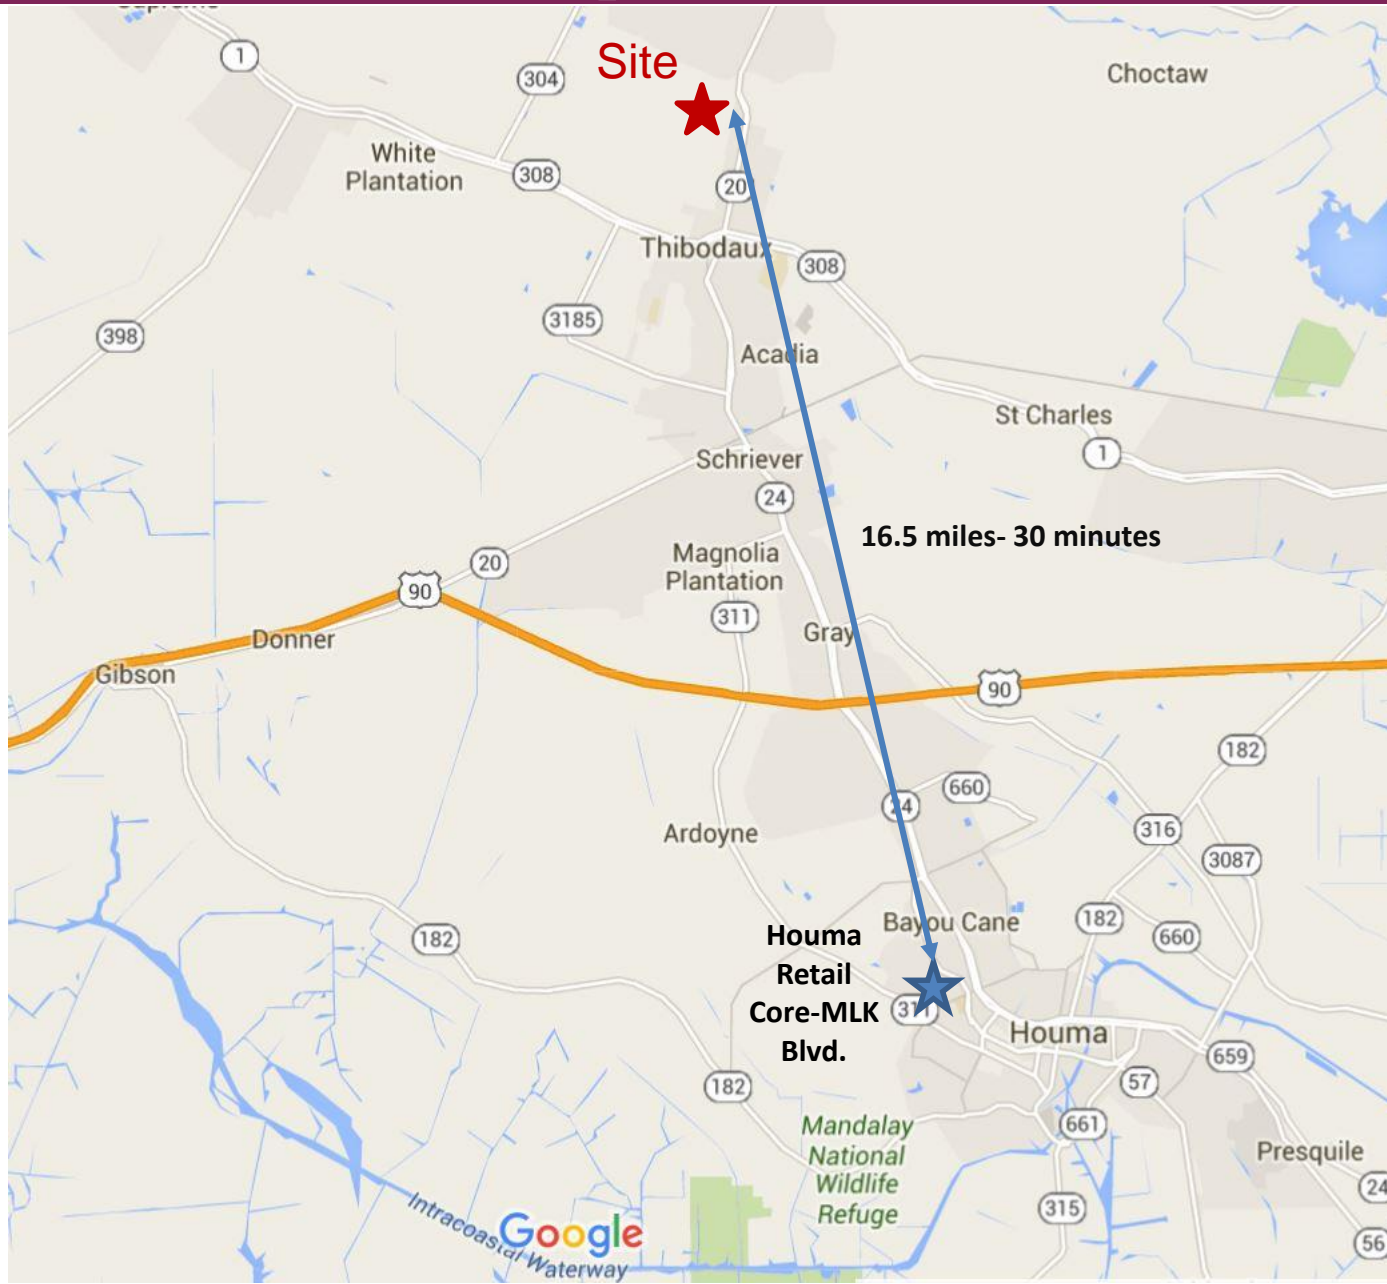

Thibodaux Crossing

Thibodaux, LA

For information contact:
Morrison Companies
Jay Timon
EVP-Real Estate
504-418-4189
jay@orrison-usa.com

Regional Map

Area Map

Highlights

THIBODAUX CROSSING

Thibodaux Crossing is a proposed community shopping and entertainment center located on LA Hwy 20 (Canal Blvd.) in Thibodaux, Louisiana.

Phase I of Thibodaux Crossing will consist of a new 10 screen movie theater and approximately 129,175 SF of retail anchored by national box retailers covering a range categories.

Retailers including Academy Sports (opened in 2016), Wal-Mart, and Lowe's are located immediately south of the Thibodaux Crossing Site on LA Hwy 20.

The Thibodaux Crossing Primary Trade Area includes residents living north of Hwy 90 in Lafourche and neighboring parishes. The trade area (see next page) has an estimated population of 95,161 and an average household income of \$63,527.