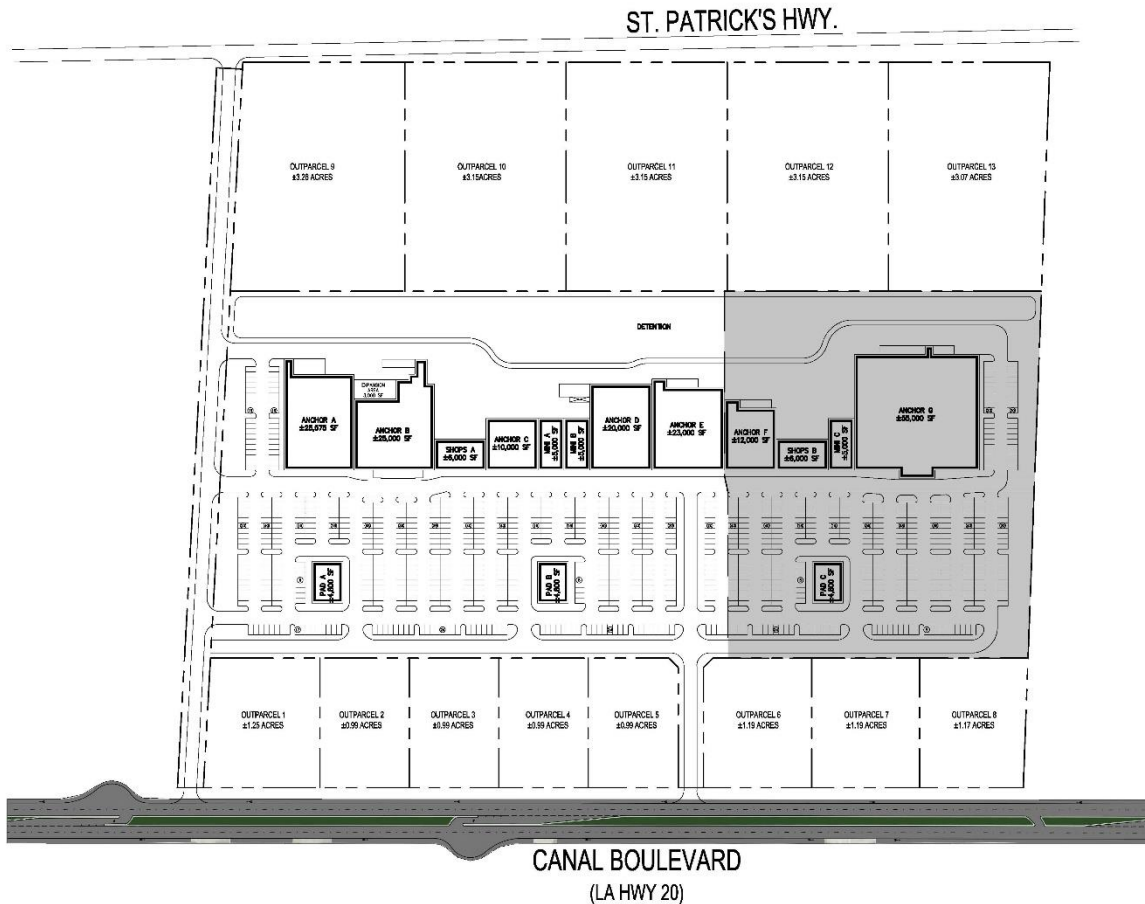

Market Retail Overview

Site Plan

MORRISON
COMPANIES

Jay Timon
(504) 418-4189
jay@morrison-usa.com

PHASE 1 SITE DATA		
ANCHOR A	25,675 SF	
ANCHOR B	70,000 SF	
ANCHOR C	12,000 SF	
ANCHOR D	25,000 SF	
ANCHOR E	21,000 SF	
ANCHOR F	41,000 SF	
SHOPS A	5,000 SF	
SHOPS B	5,000 SF	
SHOPS C	5,000 SF	
PAD A	4,800 SF	
PAD B	4,800 SF	
TOTAL BUILDING AREA		125,175 SF
SHOPPING CENTER ACRES		4.16 ACRES
OUTPARCEL 1	41.25 ACRES	
OUTPARCEL 2	40.50 ACRES	
OUTPARCEL 3	40.50 ACRES	
OUTPARCEL 4	40.50 ACRES	
OUTPARCEL 5	40.50 ACRES	
OUTPARCEL 6	41.50 ACRES	
OUTPARCEL 7	41.50 ACRES	
OUTPARCEL 8	41.50 ACRES	
OUTPARCEL 9	41.50 ACRES	
OUTPARCEL 10	41.50 ACRES	
OUTPARCEL 11	41.50 ACRES	
OUTPARCEL 12	41.50 ACRES	
OUTPARCEL 13	41.50 ACRES	
TOTAL PHASE 1 ACRES		410.55 ACRES
ZONING	C-2 HEAVY COMMERCIAL DISTRICT	
PARKING SPACE DIMENSIONS REQUIRED	30'x60'	
PARKING REQUIRED	2,001,000 SF = 268 SPACES	
PARKING PROVIDED	4,301,000 SF RETAIL = 558 SPACES	

PHASE 2 SITE DATA		
ANCHOR B	70,000 SF	
ANCHOR C	12,000 SF	
ANCHOR D	25,000 SF	
SHOPS B	5,000 SF	
SHOPS C	5,000 SF	
PAD C	4,800 SF	
TOTAL BUILDING AREA		116,800 SF
SHOPPING CENTER ACRES		4.16 ACRES
ZONING	C-2 HEAVY COMMERCIAL DISTRICT	
PARKING SPACE DIMENSIONS REQUIRED	30'x60'	
PARKING REQUIRED	2,001,000 SF = 268 SPACES	
PARKING PROVIDED	4,301,000 SF RETAIL = 558 SPACES	